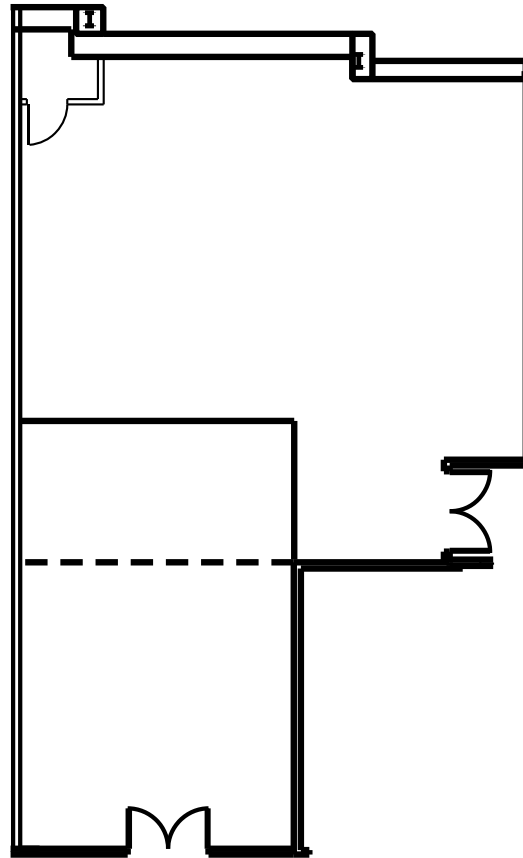

SEVEN WATER RIDGE - 4235 SOUTH STREAM BLVD. | Lake Level - Suite L160

AVAILABLE ± 2,160 RSF