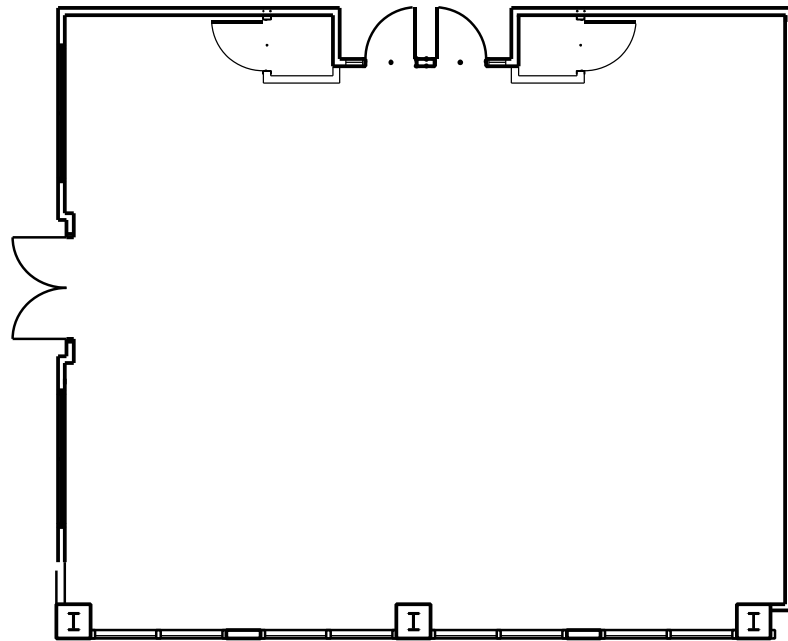

SEVEN WATER RIDGE - 4235 SOUTH STREAM BLVD. | Lake Level - Suite L150

AVAILABLE ± 1,841 RSF