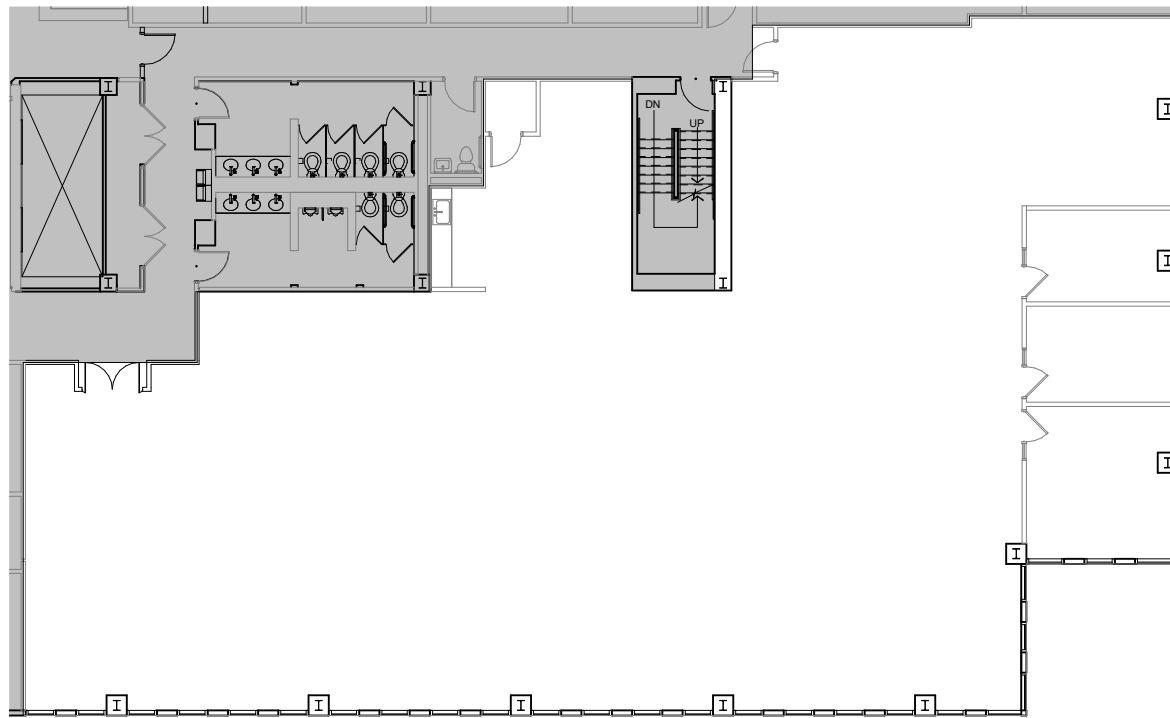

SEVEN WATER RIDGE - 4235 SOUTH STREAM BLVD. | 4th Floor - Suite 420

AVAILABLE ± 7,117 RSF