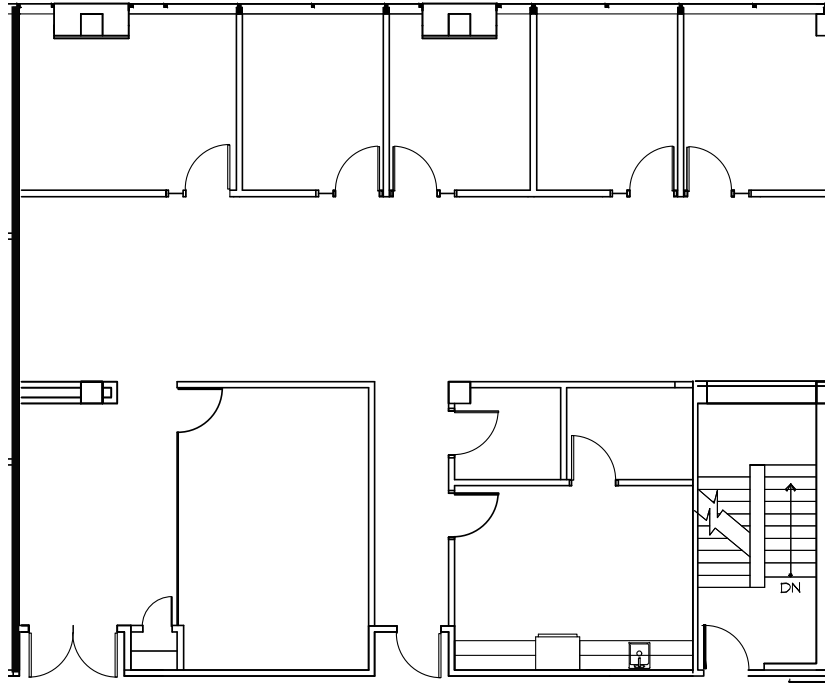

CARNEGIE POINT | 4th Floor - Suite 425

AVAILABLE ± 2,651 RSF

REDLINE
PROPERTY PARTNERS

FOUNDRY
COMMERCIAL