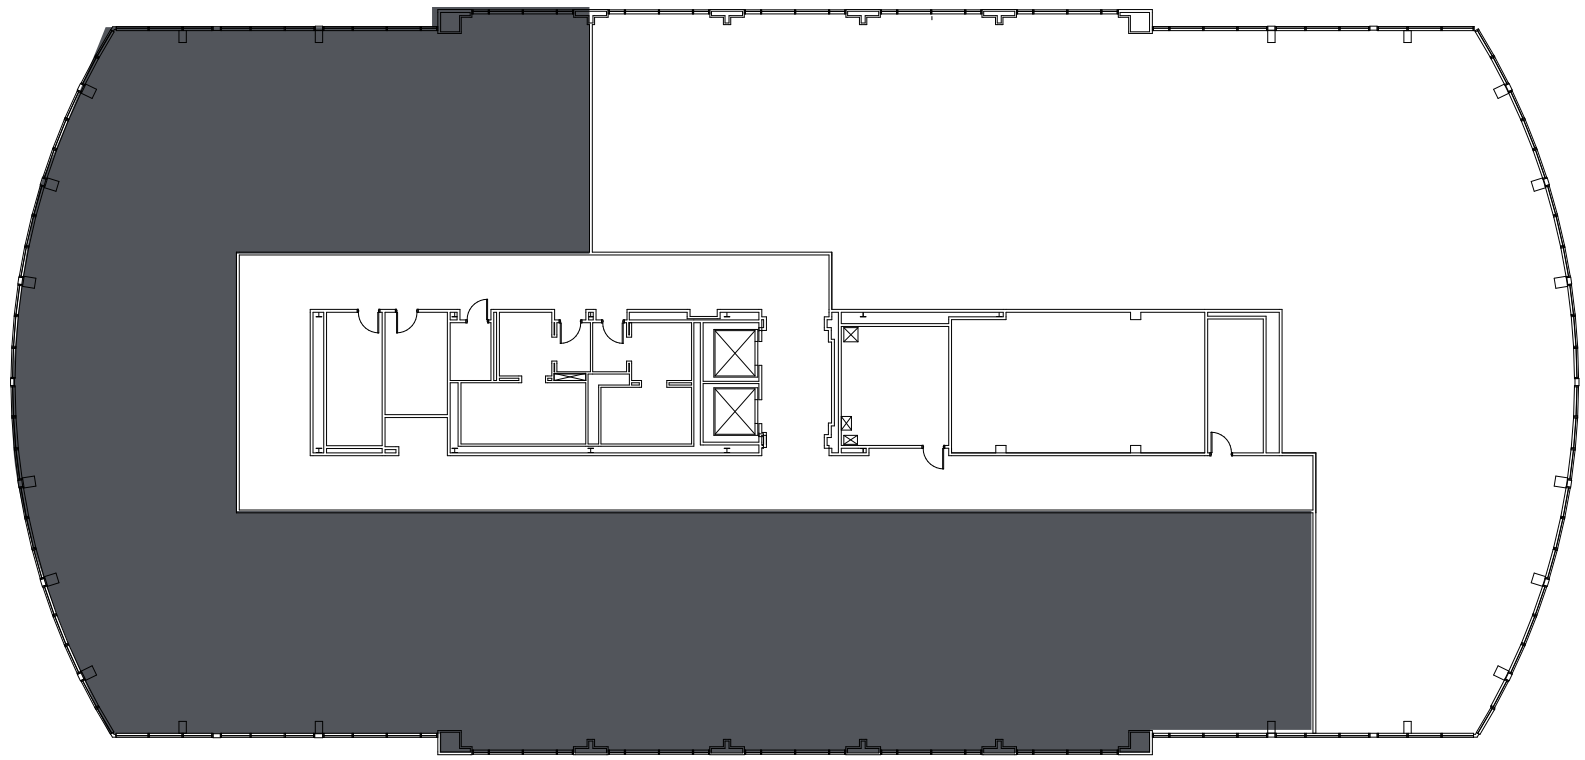

TEN WATER RIDGE - 2725 WATER RIDGE PARKWAY | 3rd Floor

AVAILABLE ± 10,625 RSF