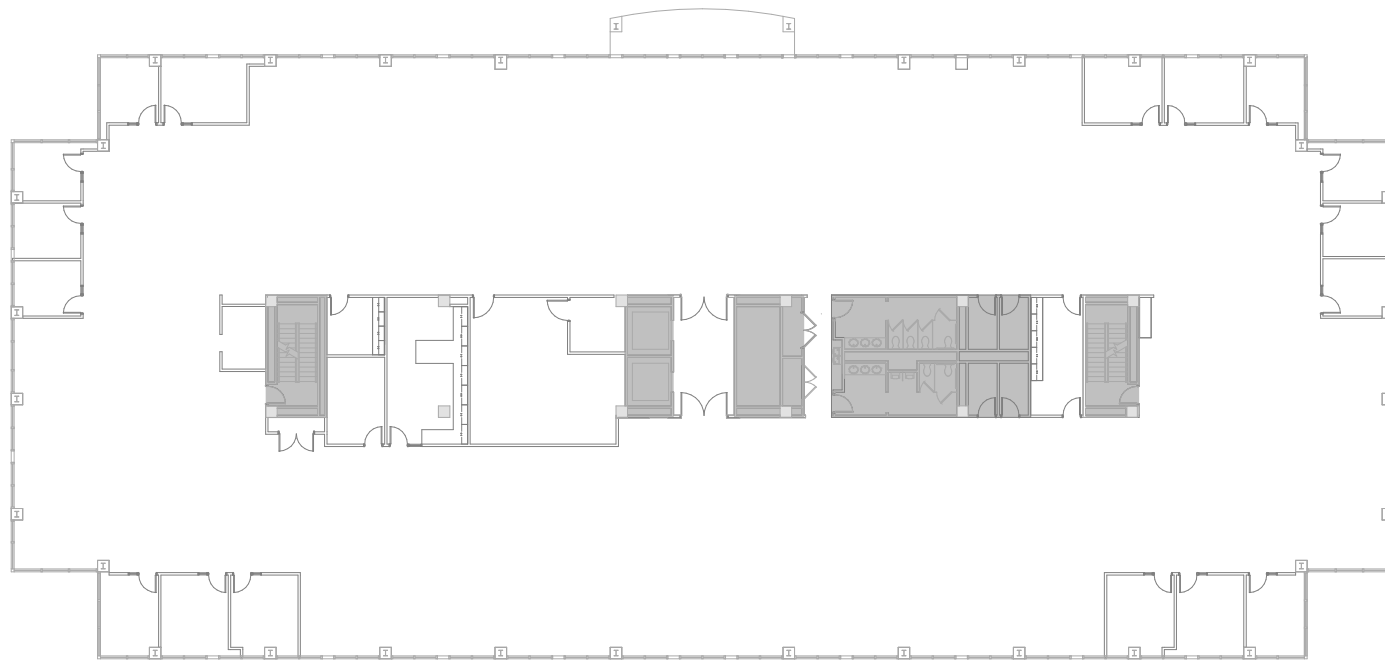

SEVEN WATER RIDGE - 4235 SOUTH STREAM BLVD. | 3rd Floor - Suite 300

AVAILABLE ± 25,018 RSF