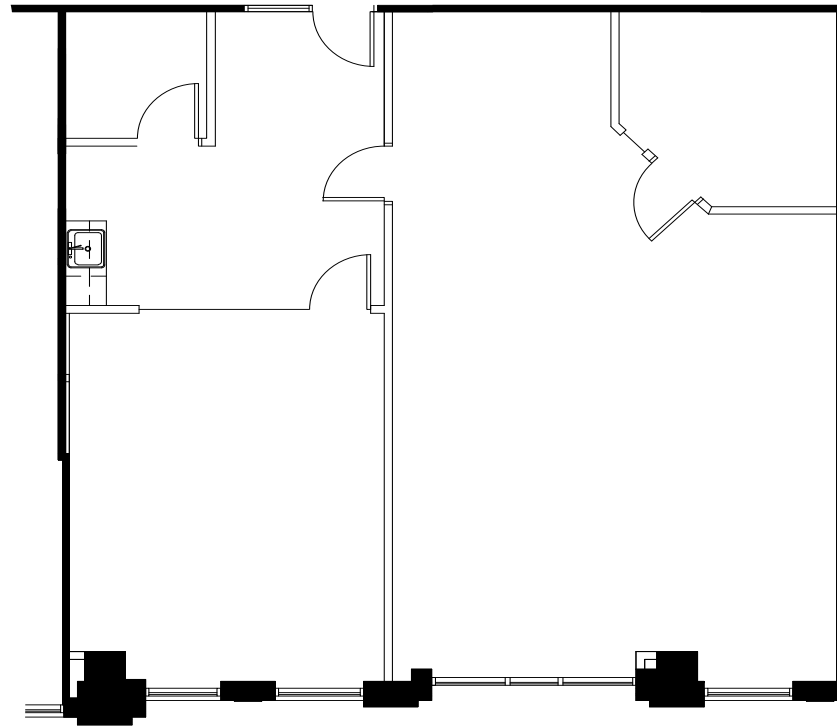

MOREHEAD PLACE | 3rd Floor - Suite 330

AVAILABLE ± 1,541 RSF