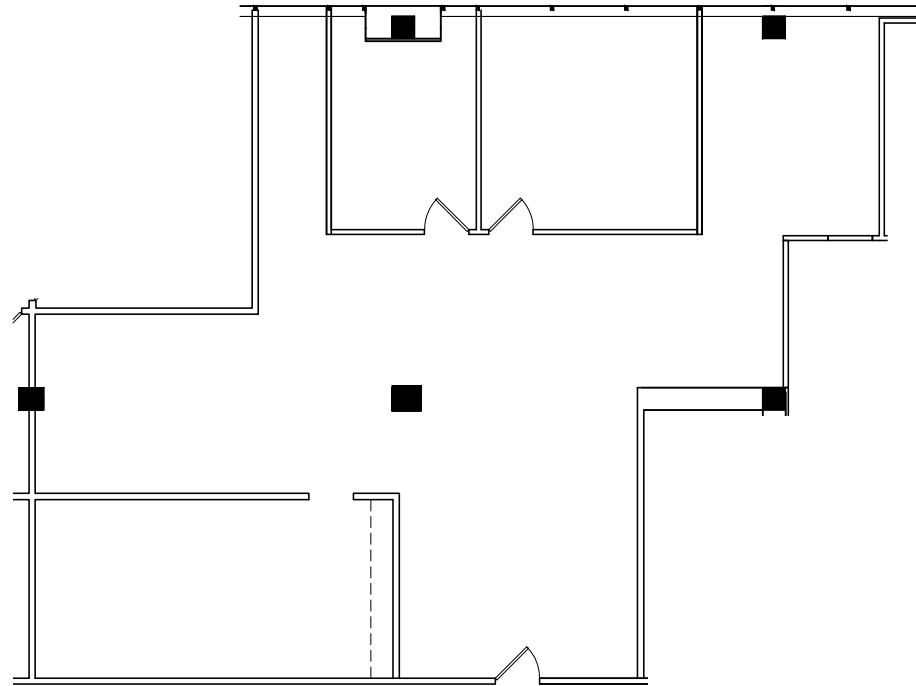

CARNEGIE POINT | 3rd Floor - Suite 340

AVAILABLE ± 2,178 RSF

REDLINE
PROPERTY PARTNERS

FOUNDRY
COMMERCIAL