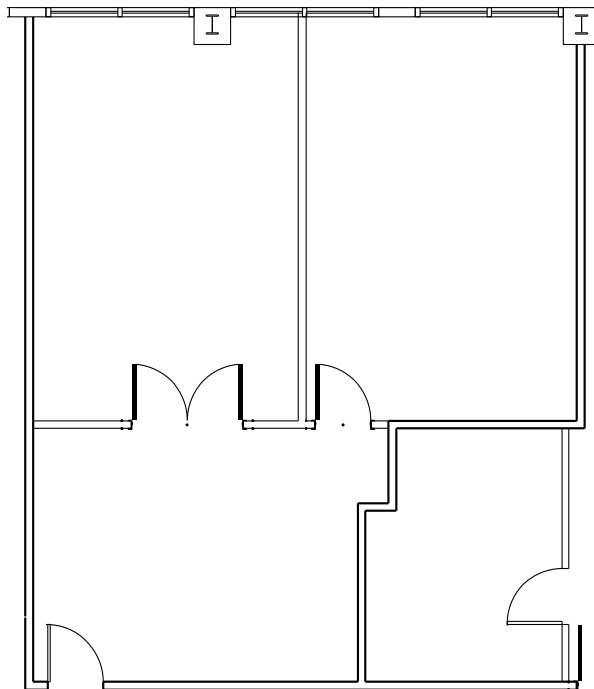

SEVEN WATER RIDGE - 4235 SOUTH STREAM BLVD. | 2nd Floor - Suite 240

AVAILABLE ± 1,089 RSF