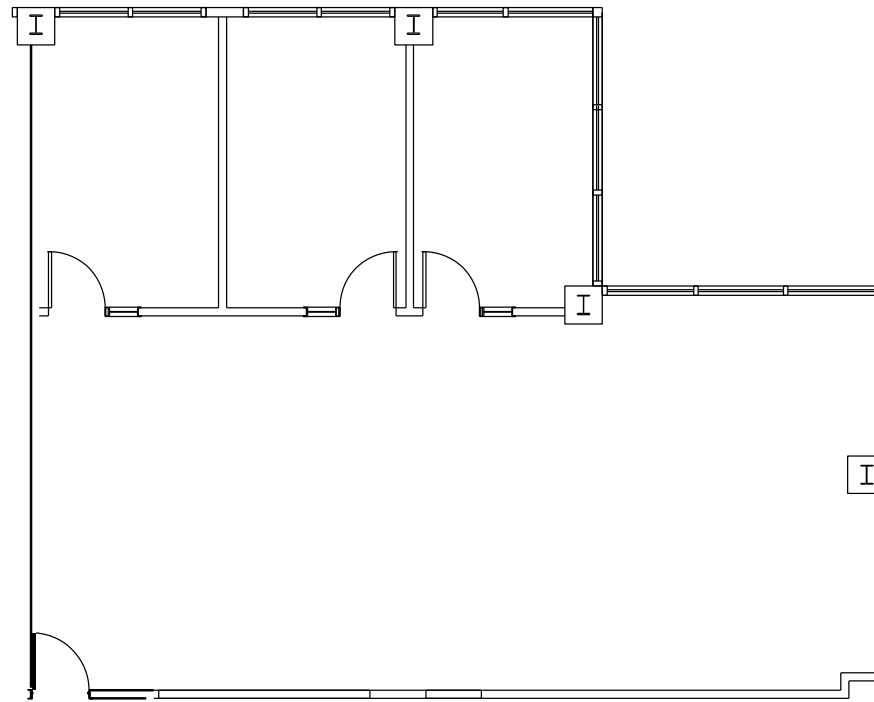

SEVEN WATER RIDGE - 4235 SOUTH STREAM BLVD. | 2nd Floor - Suite 230

AVAILABLE ± 1,586 RSF