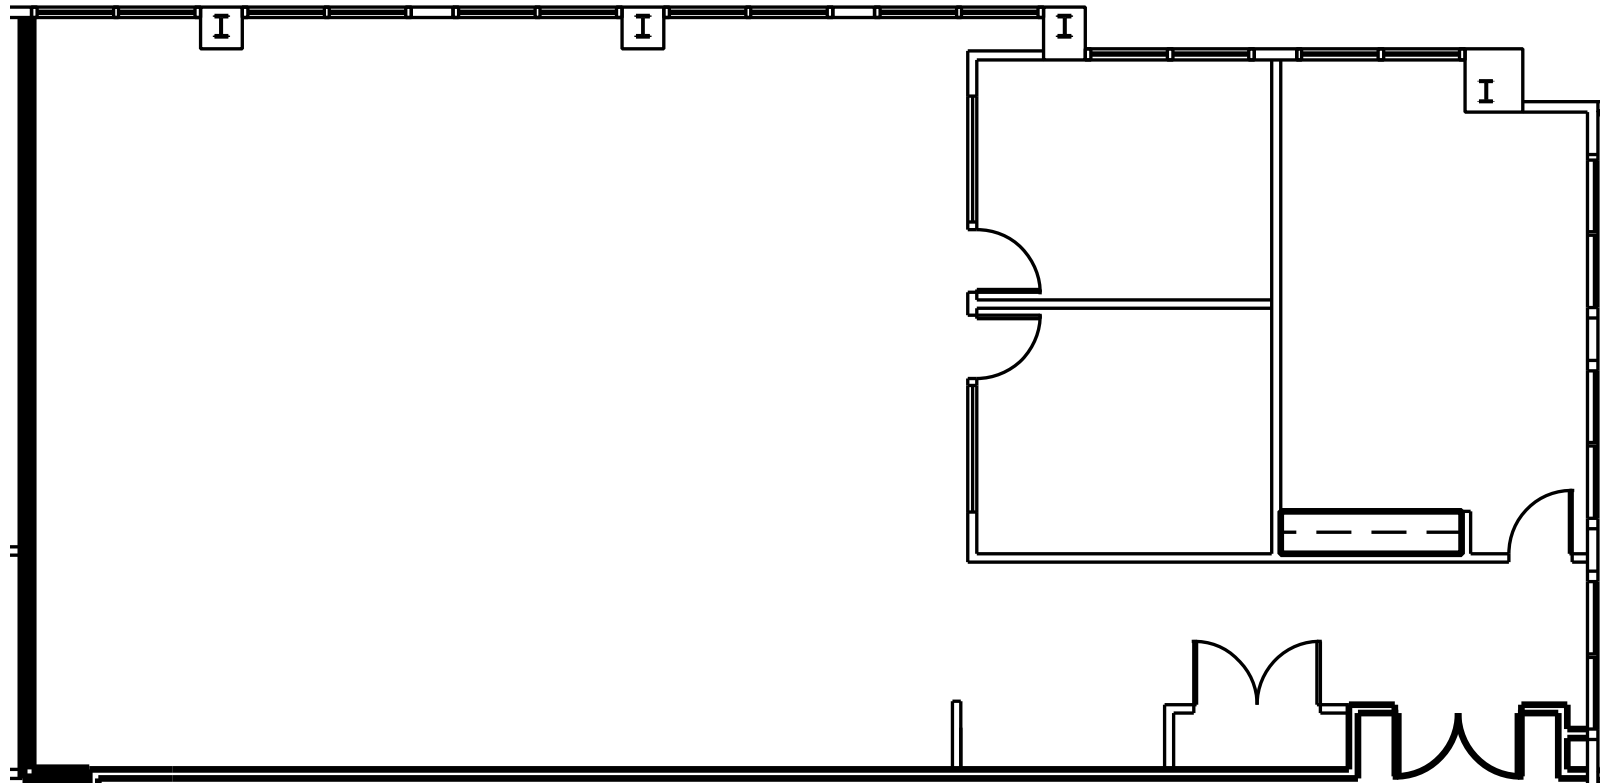

SEVEN WATER RIDGE - 4235 SOUTH STREAM BLVD. | 2nd Floor - Suite 250

AVAILABLE ± 3,102 RSF