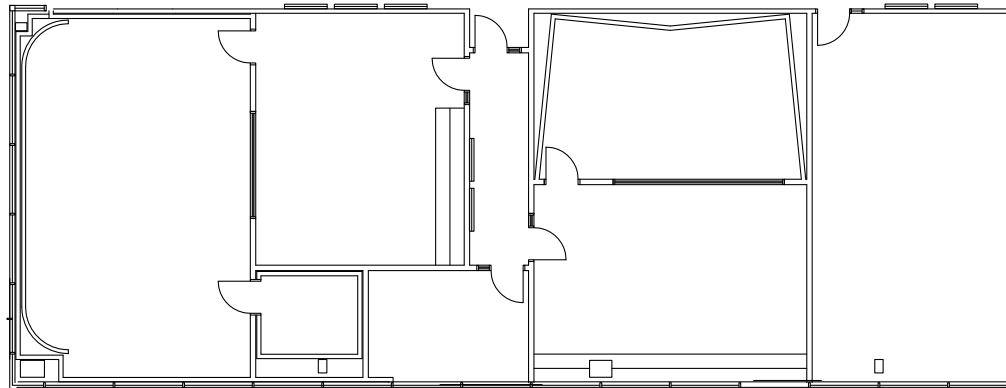

SIX WATER RIDGE - 2221 EDGE LAKE DRIVE | 2nd Floor - Suite 270

AVAILABLE ± 4,064 RSF