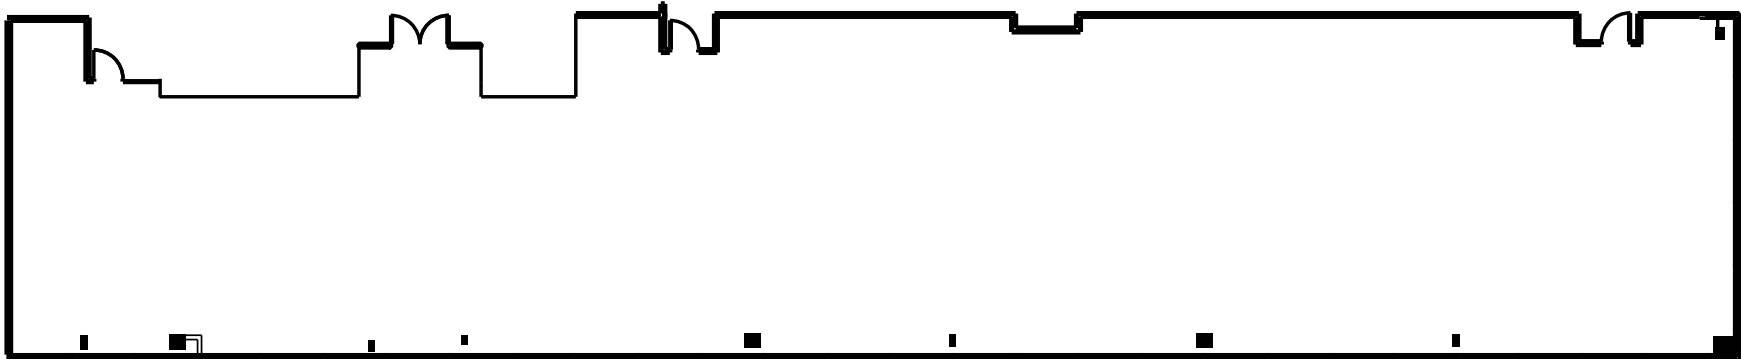

SIX WATER RIDGE - 2221 EDGE LAKE DRIVE | 2nd Floor - Suite 200

AVAILABLE ± 7,114 RSF