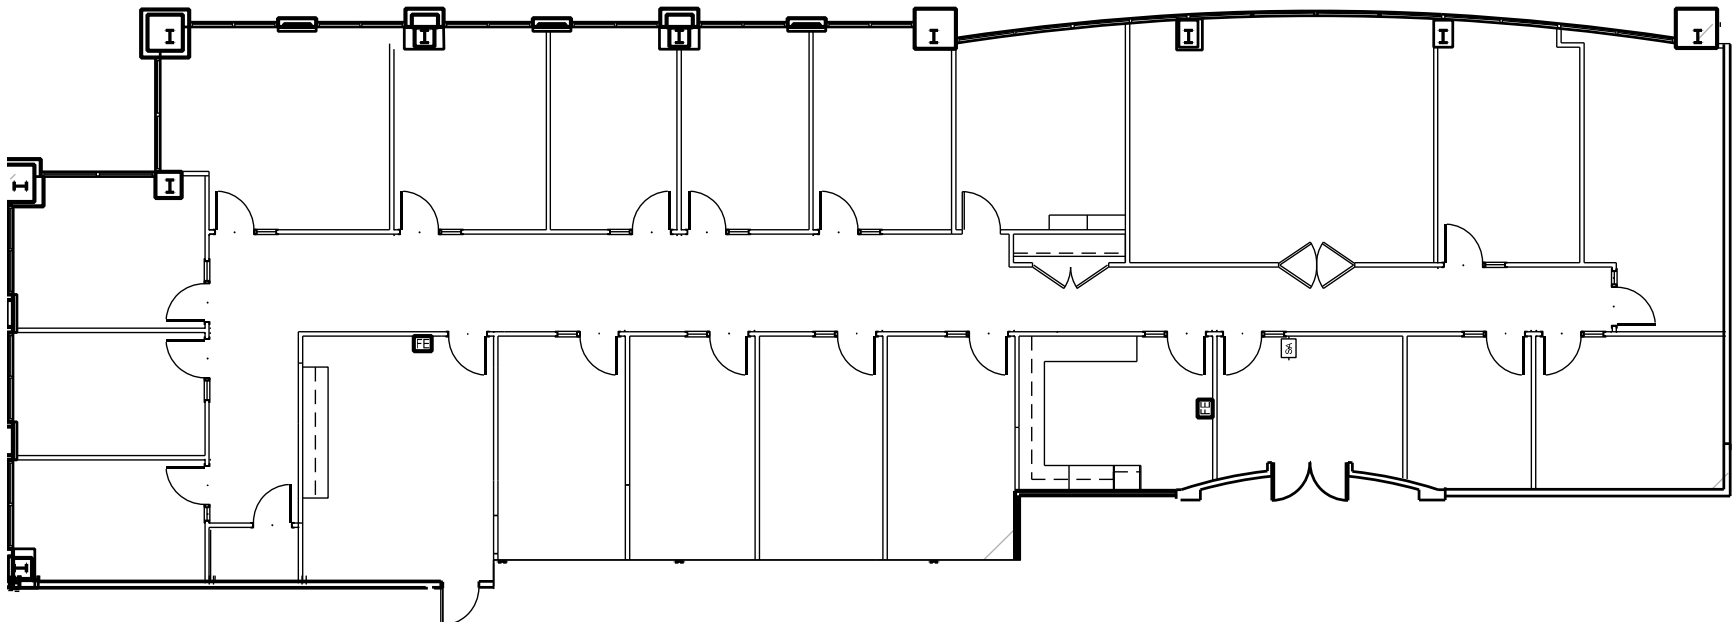

EIGHT WATER RIDGE - 4135 SOUTH STREAM BLVD. | 2nd Floor - Suite 250

AVAILABLE ± 6,351 RSF