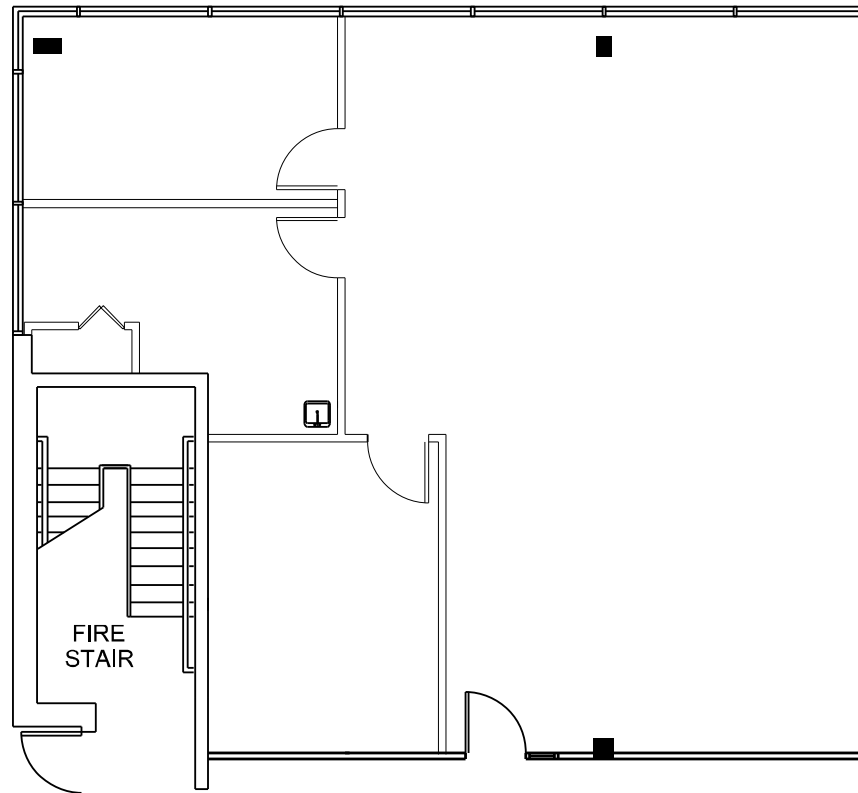

SIX WATER RIDGE - 2221 EDGE LAKE DRIVE | 1st Floor - Suite 180

AVAILABLE ± 1,632 RSF