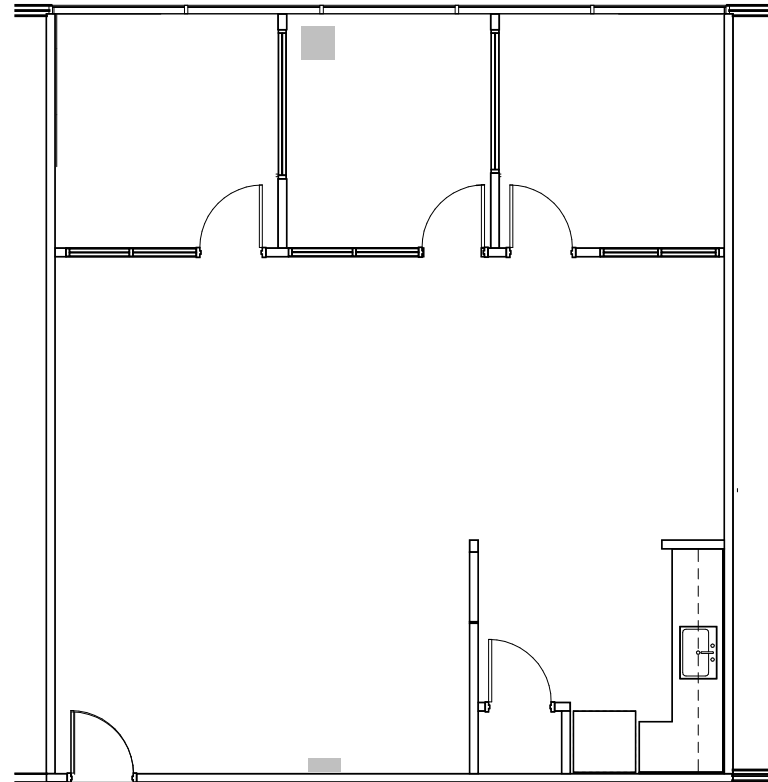

SIX WATER RIDGE - 2221 EDGE LAKE DRIVE | 1st Floor - Suite 170

AVAILABLE ± 1,426 RSF