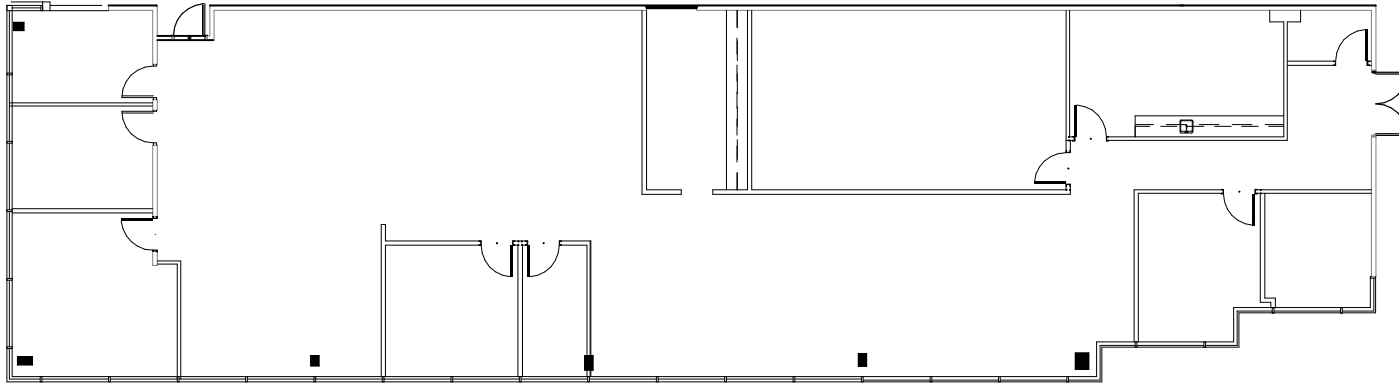

SIX WATER RIDGE - 2221 EDGE LAKE DRIVE | 1st Floor - Suite 165

AVAILABLE ± 5,402 RSF