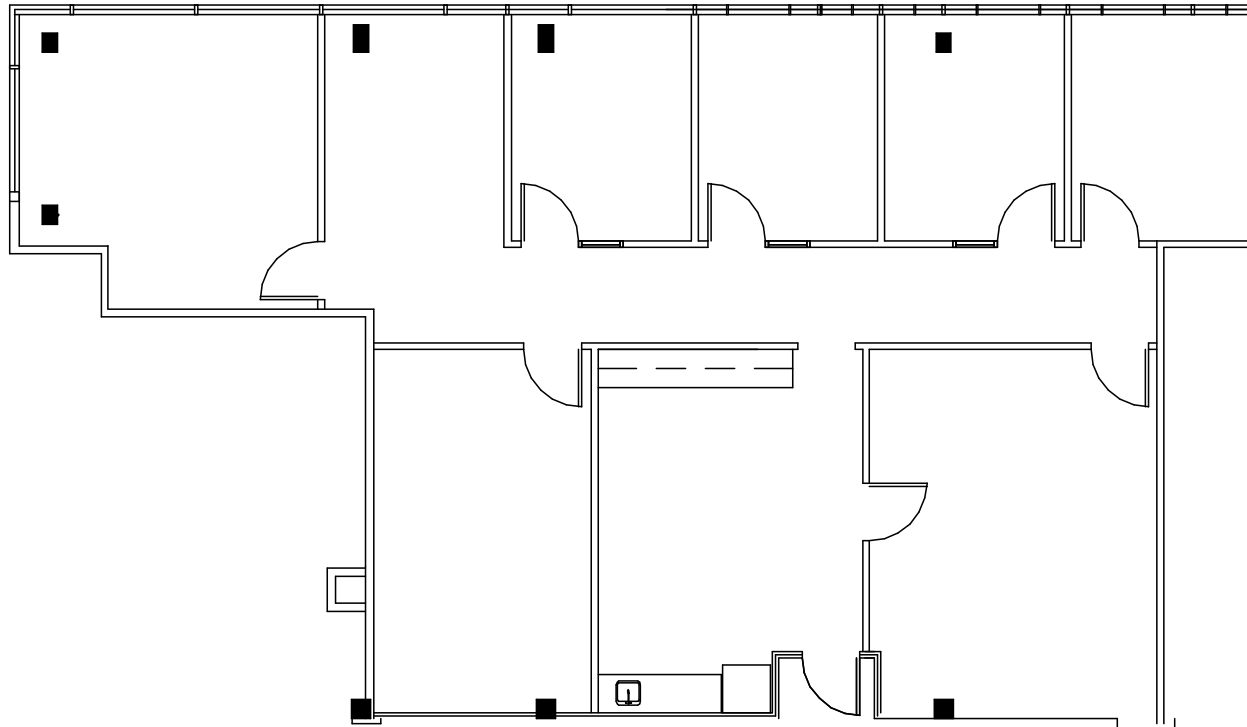

SIX WATER RIDGE - 2221 EDGE LAKE DRIVE | 1st Floor - Suite 150

AVAILABLE ± 2,202 RSF