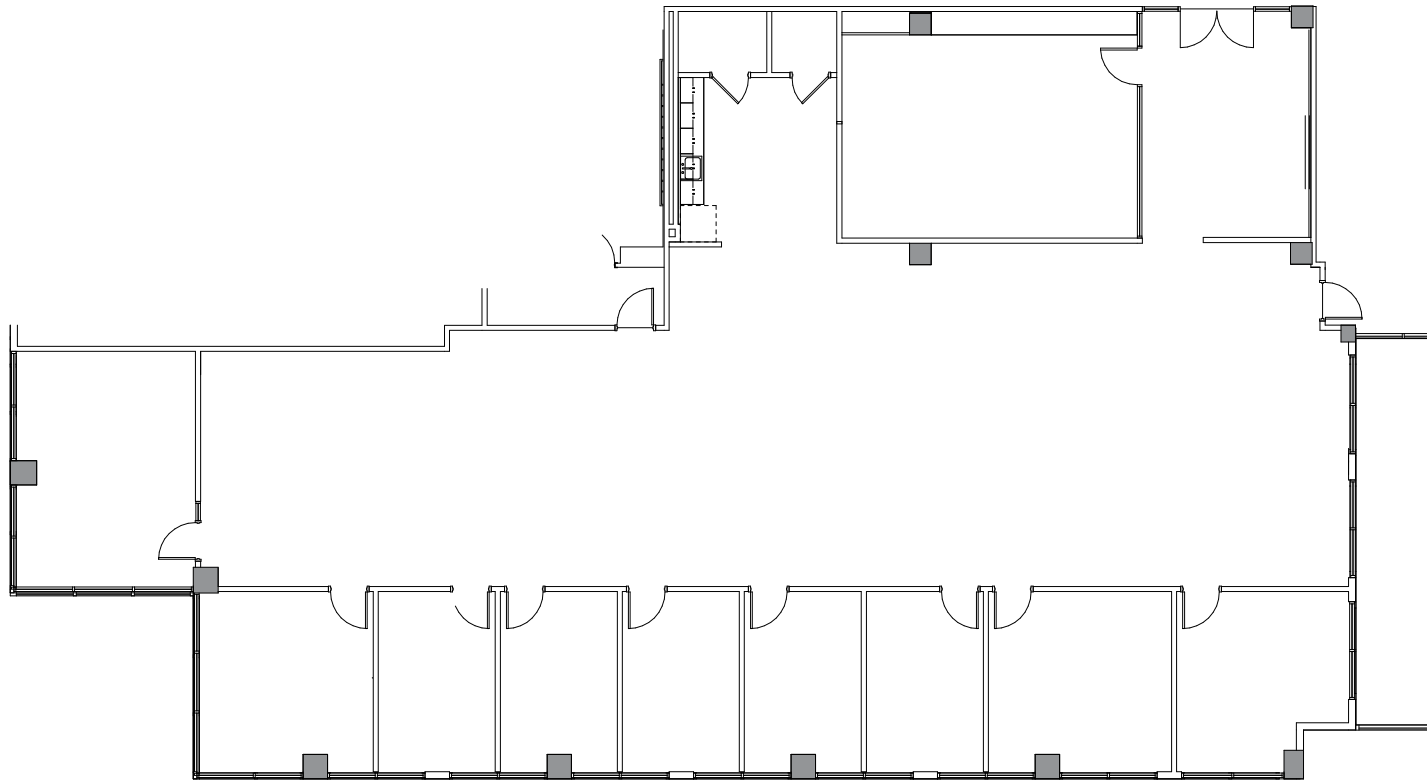

SEVEN WATER RIDGE - 4235 SOUTH STREAM BLVD. | 1st Floor - Suite 180

AVAILABLE ± 5,890 RSF