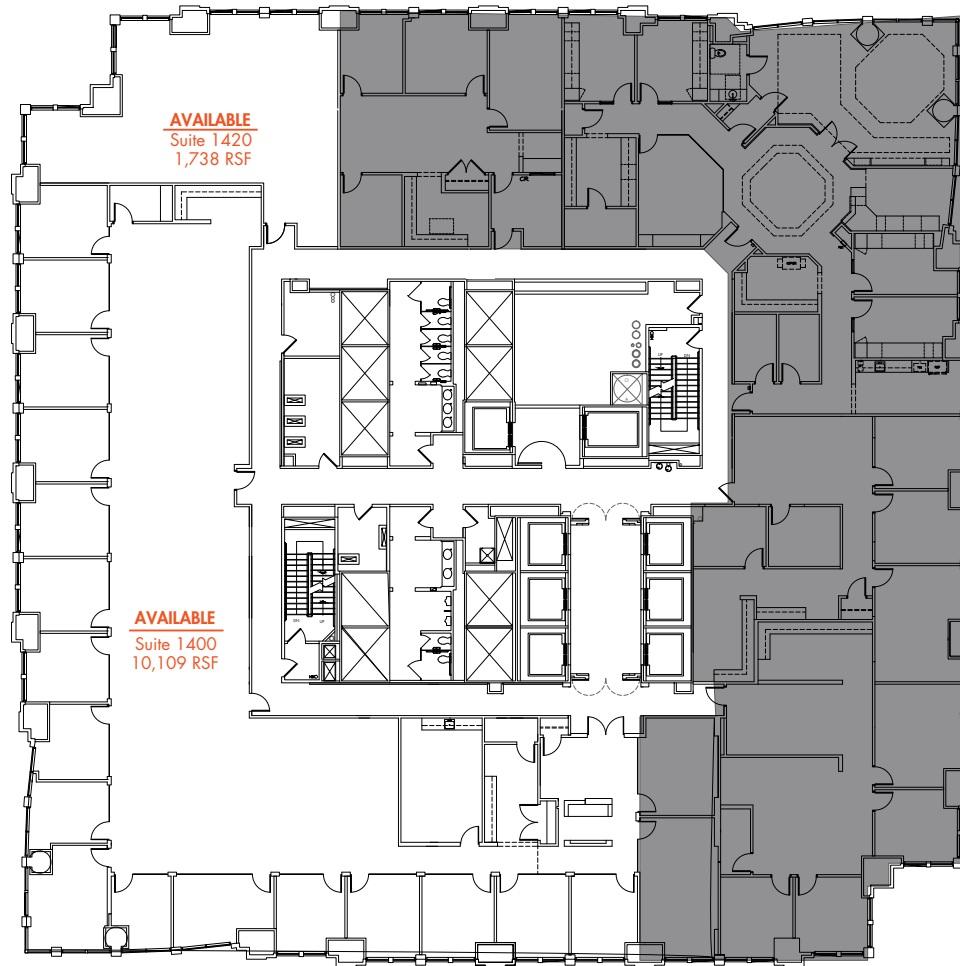

FIFTH THIRD CENTER | 14th Floor - Suite 1400 & 1420

**AVAILABLE ± 1,738 - 11,847 RSF**